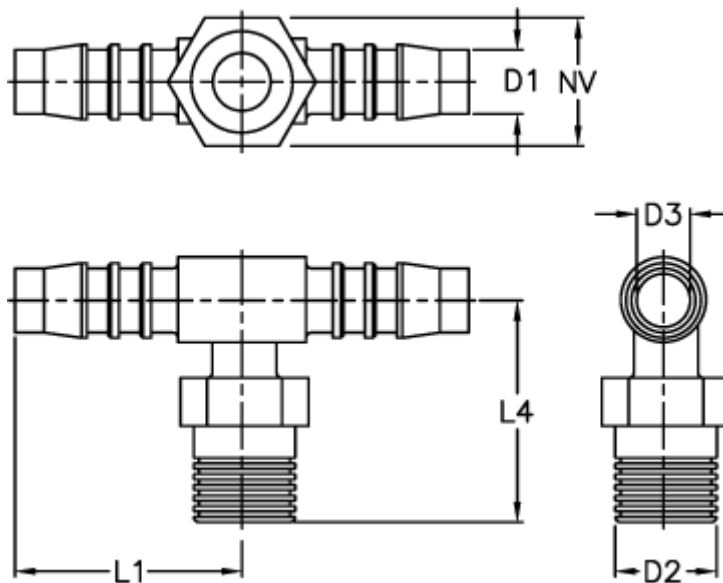

Article number: 027208910004

Description: Norma hose coupling TES 4 / R1/8

Measures

D1 = 4

D2 = R1/8

D3 = 2.5

L1 = 21.0

L4 = 18.0

NV = 10